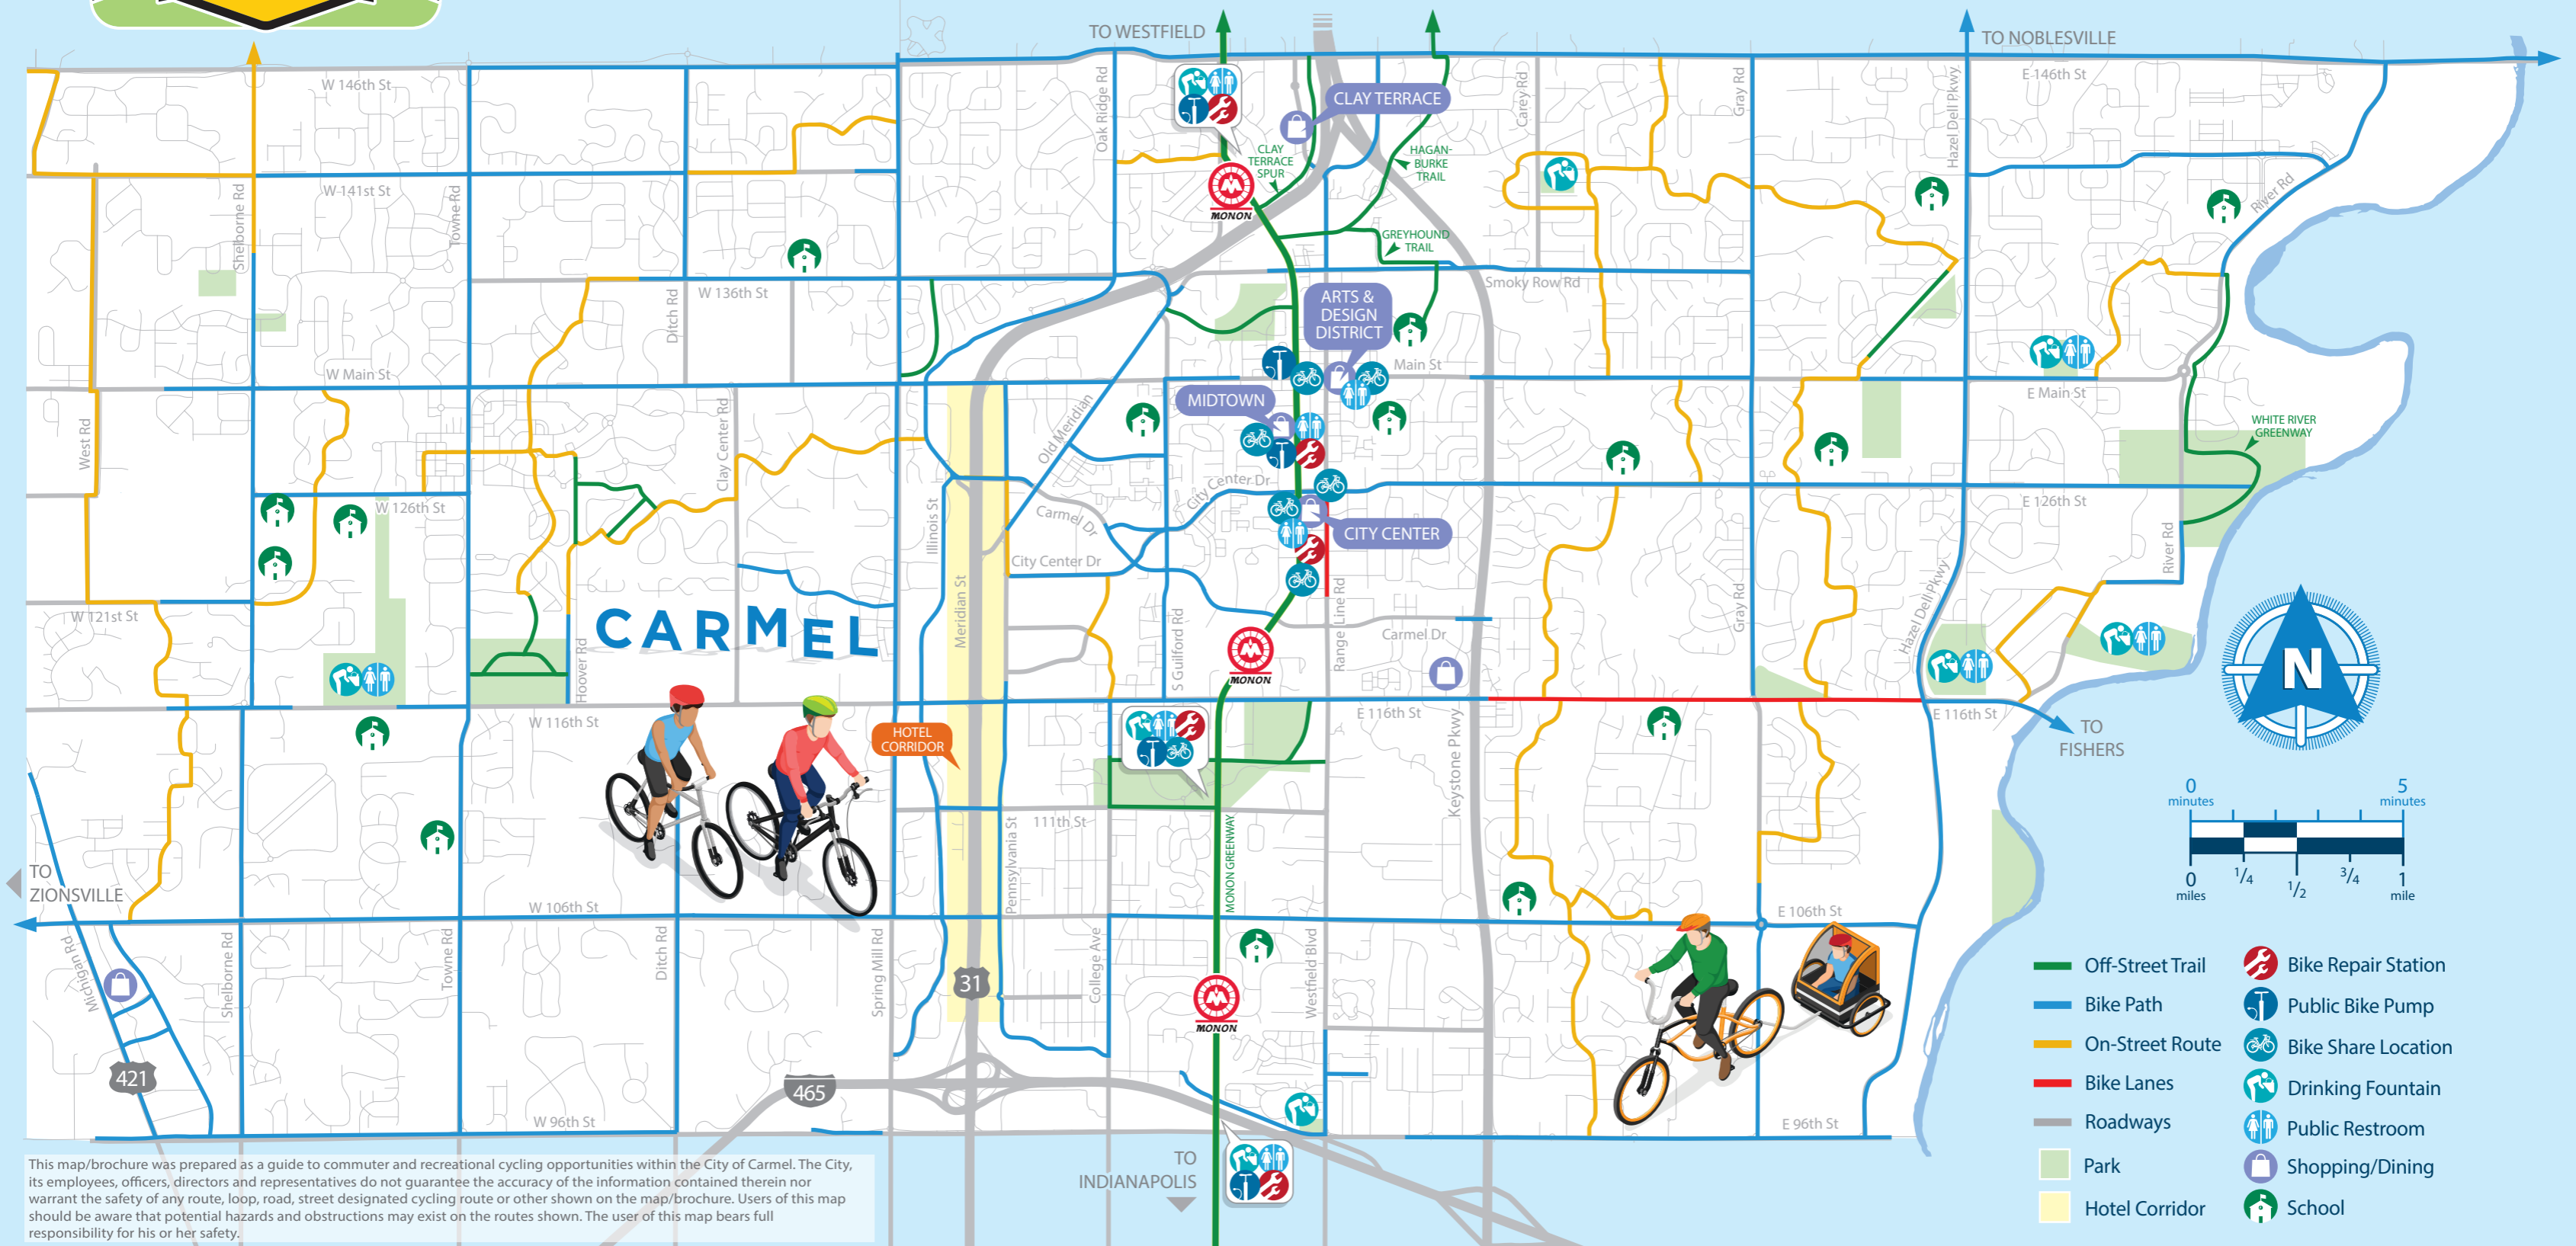

CARMEL BICYCLE TRAILS, PATHS AND ROUTES

- Off-Street Trail
- Bike Path
- On-Street Route
- Bike Lanes
- Roadways
- Park
- Hotel Corridor
- Bike Repair Station
- Public Bike Pump
- Bike Share Location
- Drinking Fountain
- Public Restroom
- Shopping/Dining
- School

This map/brochure was prepared as a guide to commuter and recreational cycling opportunities within the City of Carmel. The City, its employees, officers, directors and representatives do not guarantee the accuracy of the information contained therein nor warrant the safety of any route, loop, road, street designated cycling route or other shown on the map/brochure. Users of this map should be aware that potential hazards and obstructions may exist on the routes shown. The user of this map bears full responsibility for his or her safety.