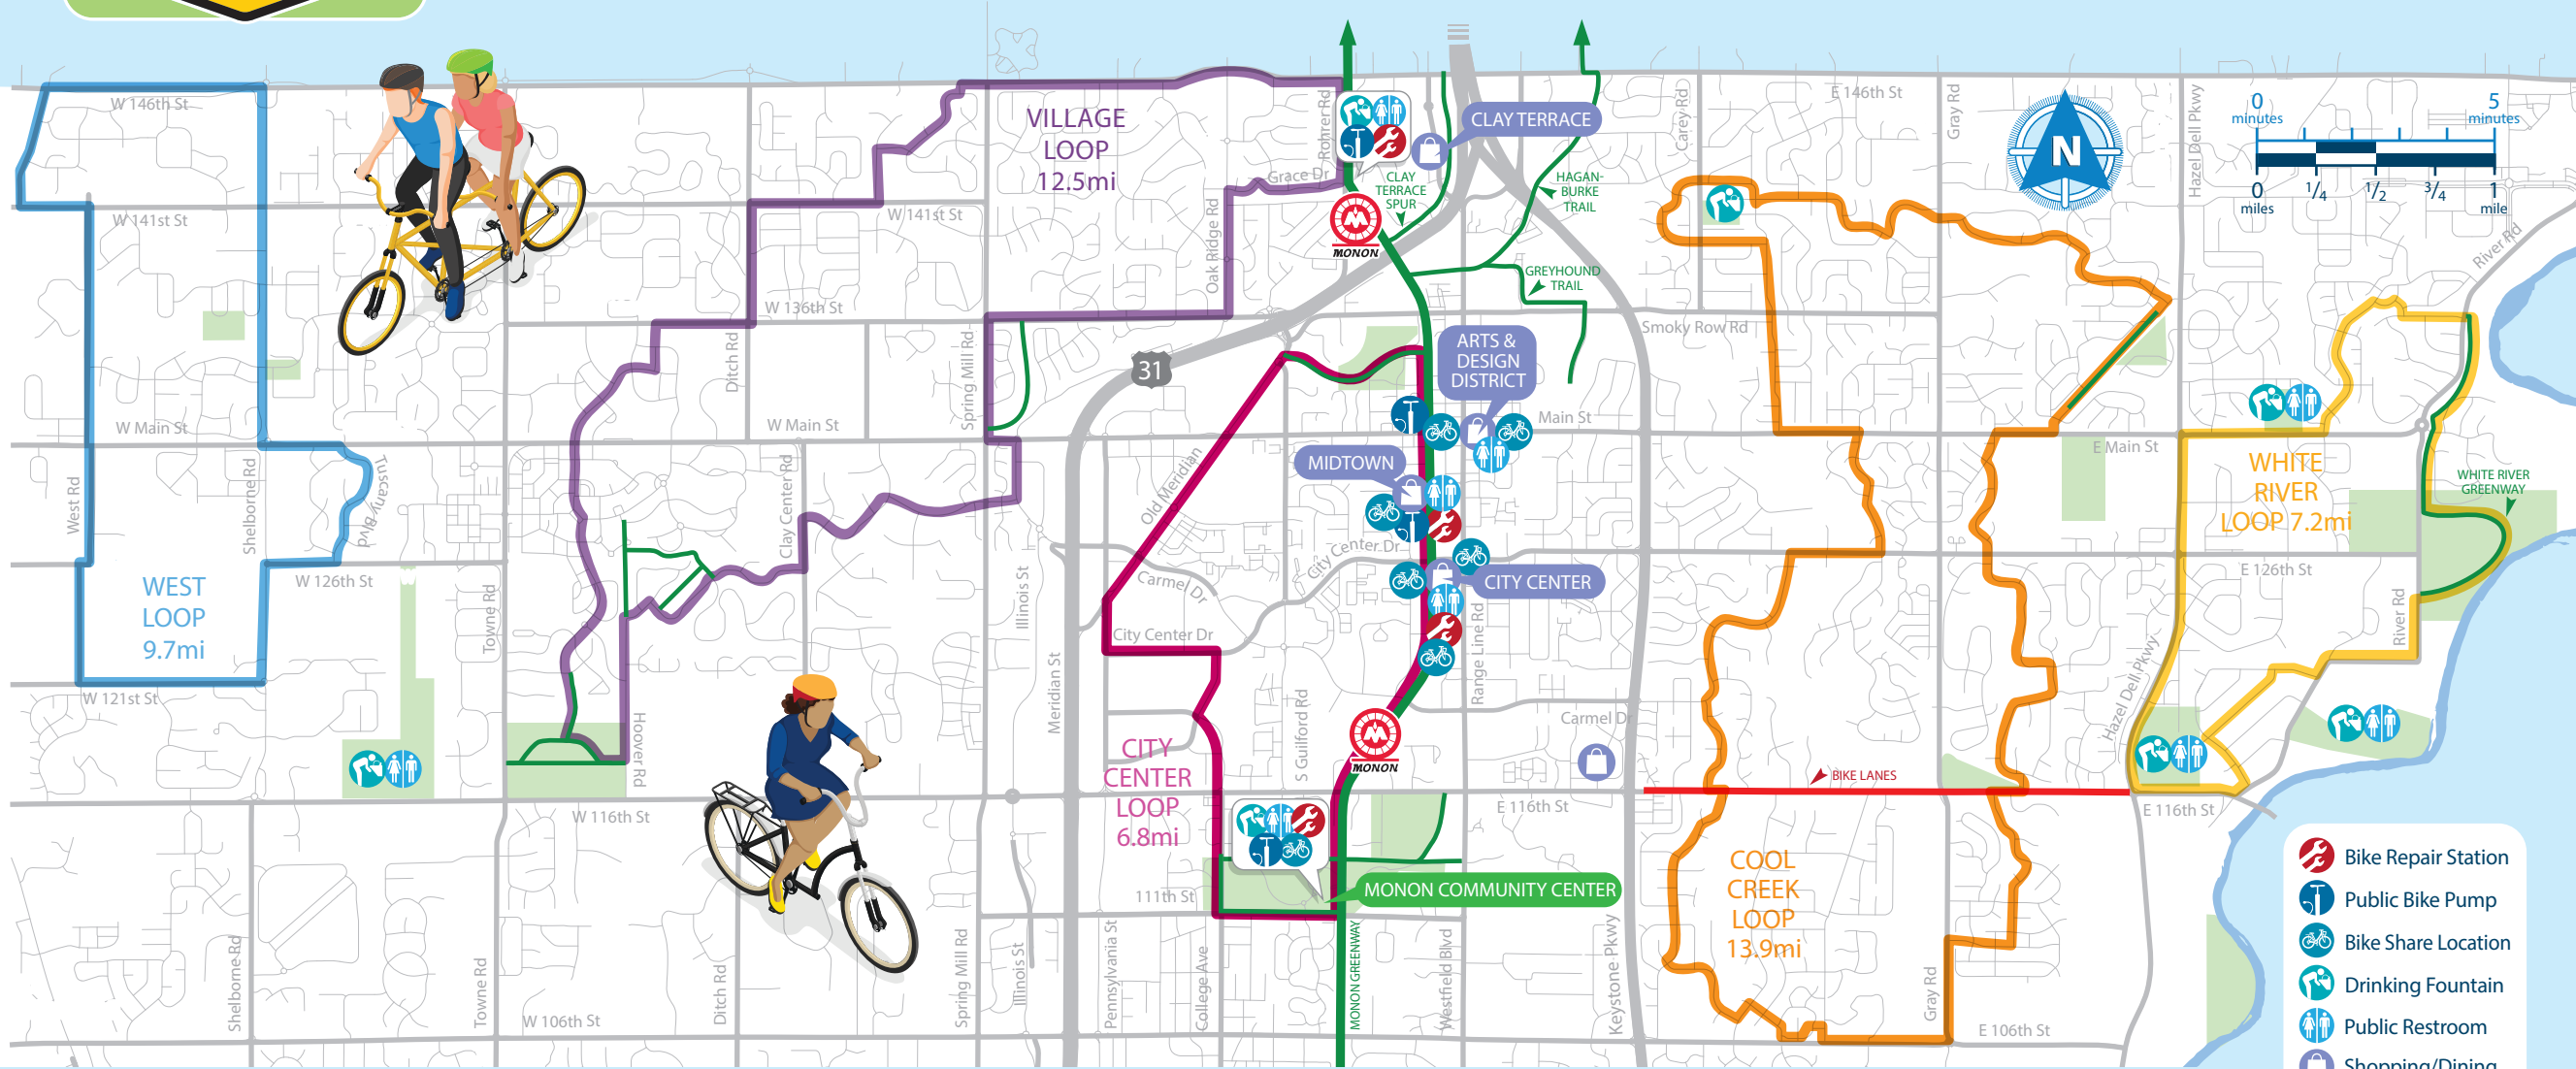

CARMEL ACCESS BIKEWAY LOOPS

The 5 separate loops are paths that make their way through neighborhoods and along various multi-use paths. The loops are geared primarily to casual riders. Each loop is marked along the way with color-coded signs.

You will also see color-coded circular arrows inlaid into the street that telling riders they are on the correct path. Traffic on the loops is intended to flow counter clockwise. Look for signs that indicate landmarks and points of interest along the path. Each loop offers its own unique riding experience by highlighting different areas within Carmel.

Cool Creek Loop

Trail Head: Carey Grove Park
Description: The longest loop will take you through neighborhoods and along city streets. **Points of Interest:** Carey Grove Park, Mohawk Trails Elementary, Flowing Well Park, Clay Middle School, Cherry Tree Trail and Cherry Tree Park.

White River Loop

Trail Head: River Heritage Park
Description: This beautiful and scenic trail wanders along the White River and through several East Side parks. **Points of Interest:** River Heritage Park, River Rd Park, White River Greenway, White River Wildflower Area, Inlow Park, Hazel Dell Pkwy and Founders Park.