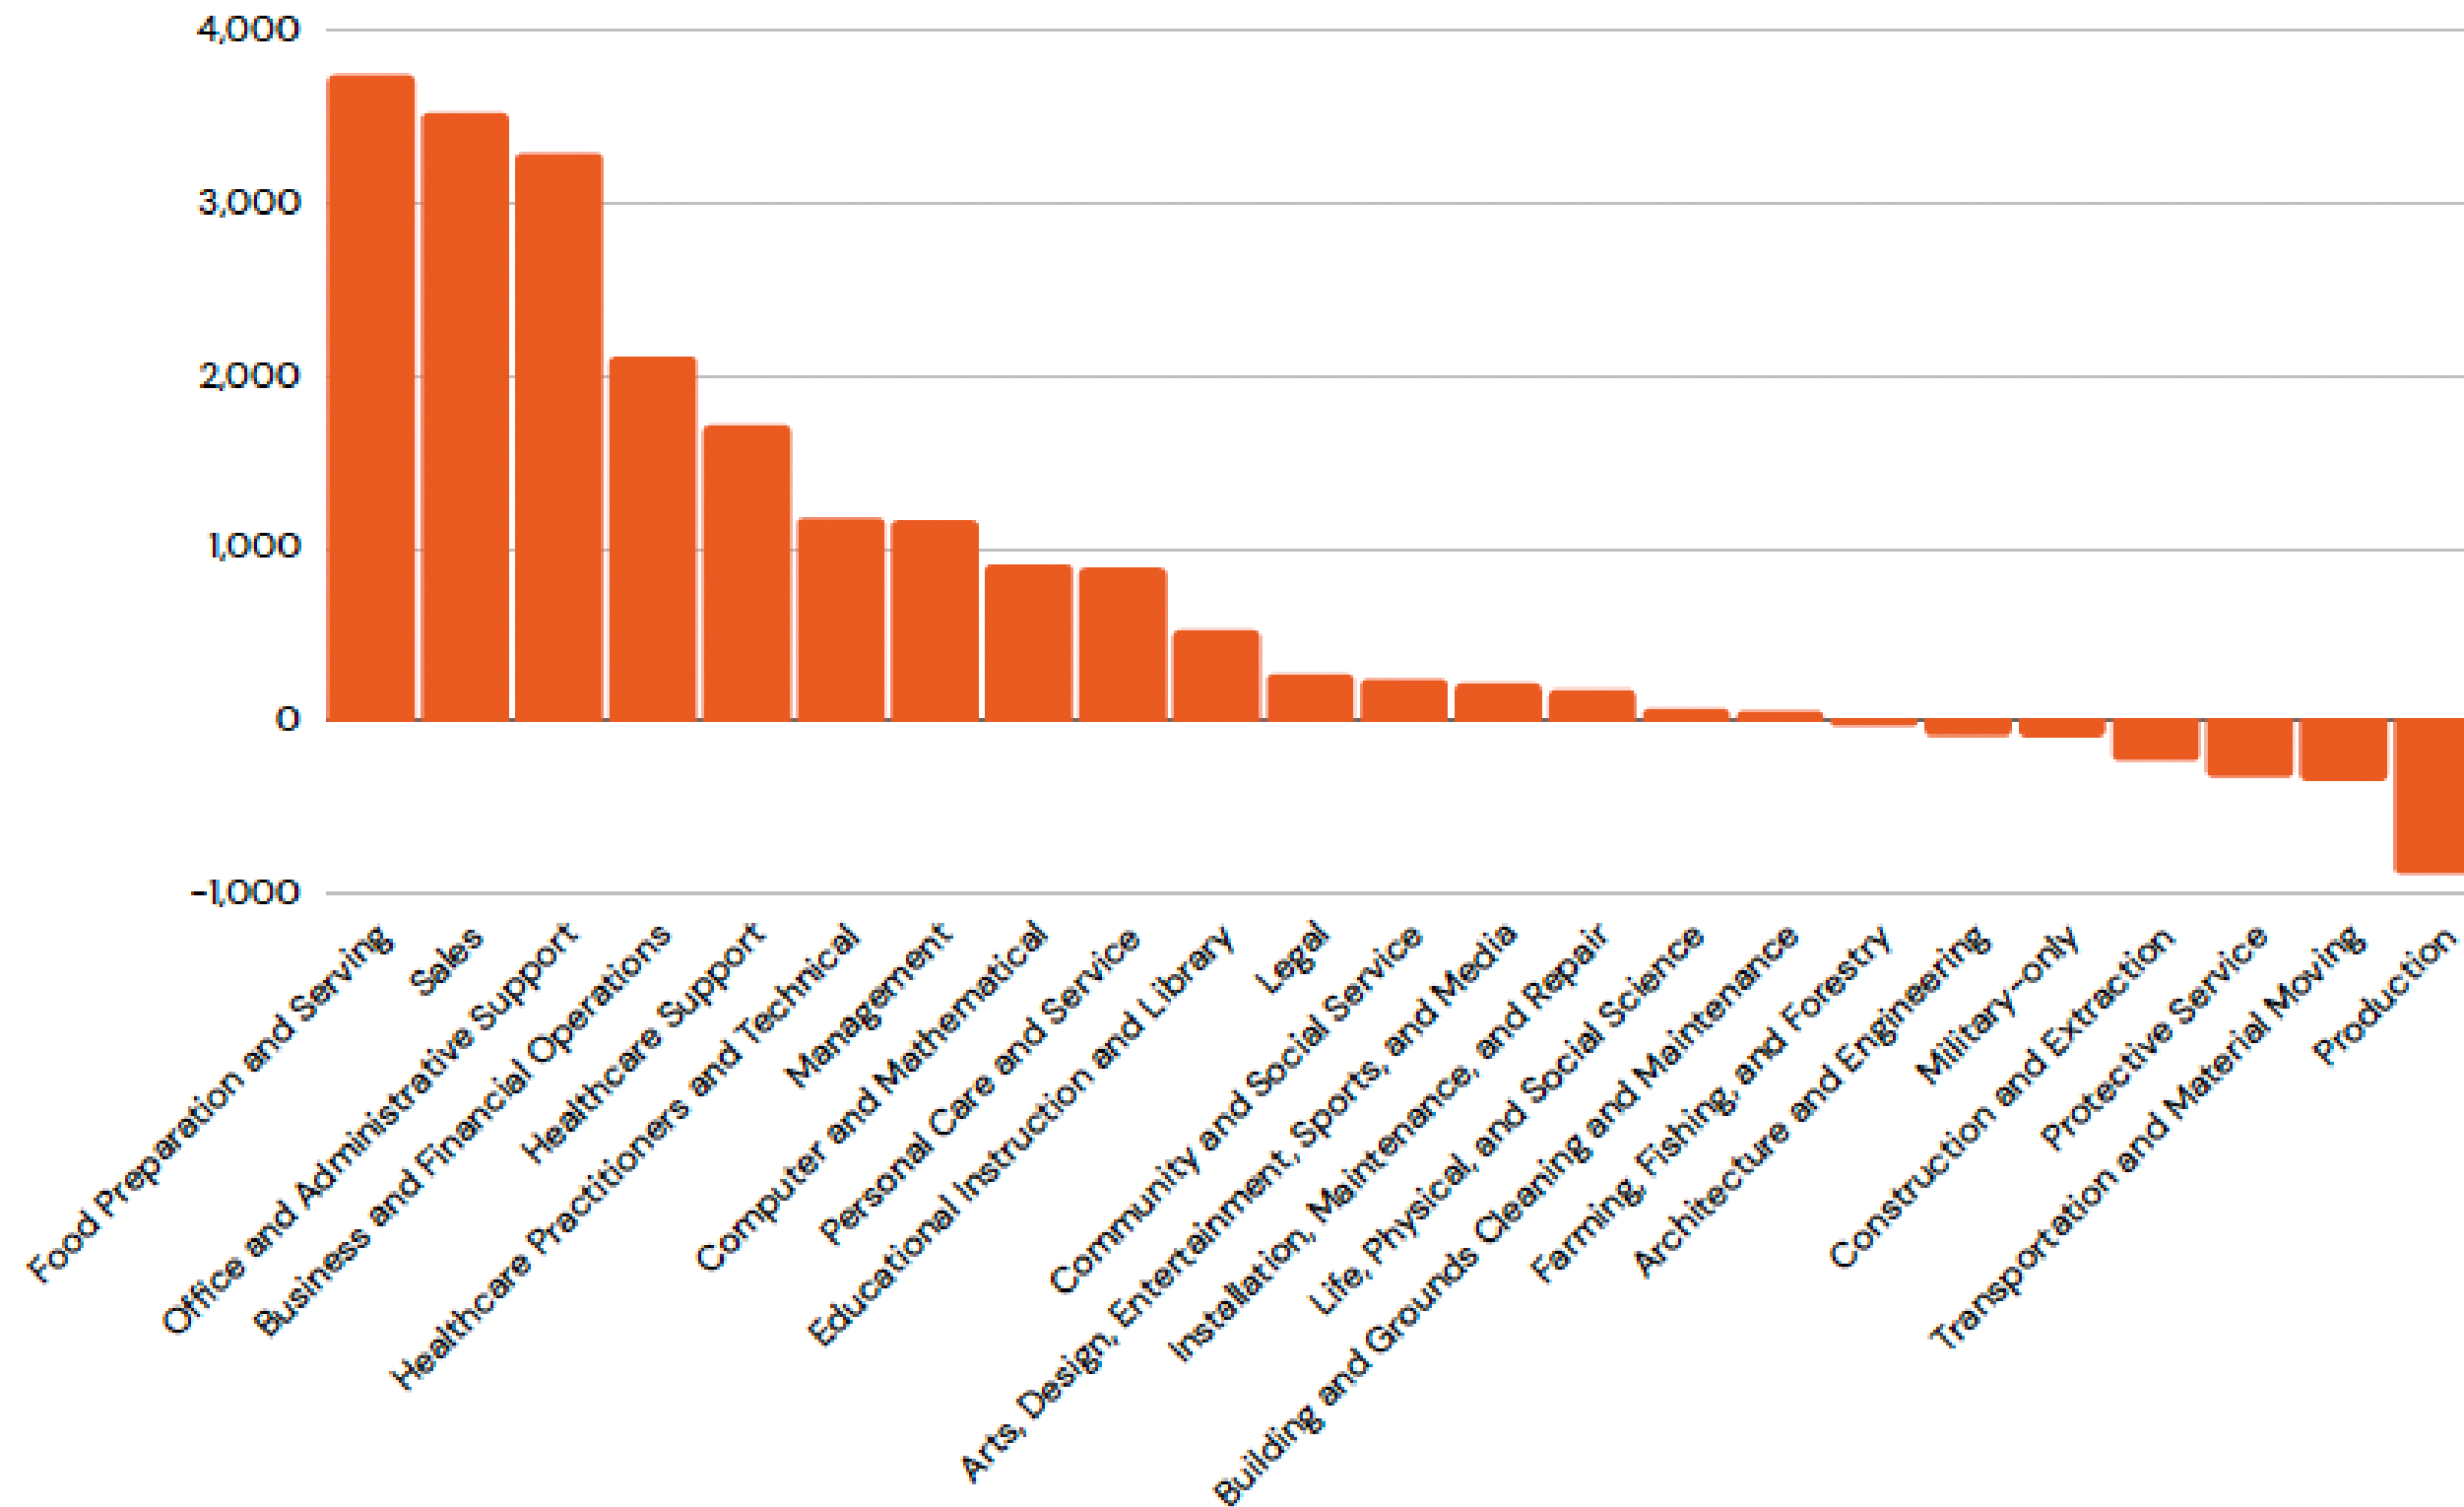

NET COMMUTERS BY OCCUPATION – Carmel

CARMEL PROJECTED NET COMMUTERS BY OCCUPATION 2030

- Minimum number of workers who commute in or out of the region to satisfy the number of jobs held for a given occupation in the county
- By 2030, it is forecasted that there will be over 15,700 more jobs than employed residents in Hamilton County in occupations related to food preparation and serving, sales, personal care service, building maintenance, office administrative, and education.
- Hamilton County will need to import workers with the corresponding skills from other counties to fill these jobs.