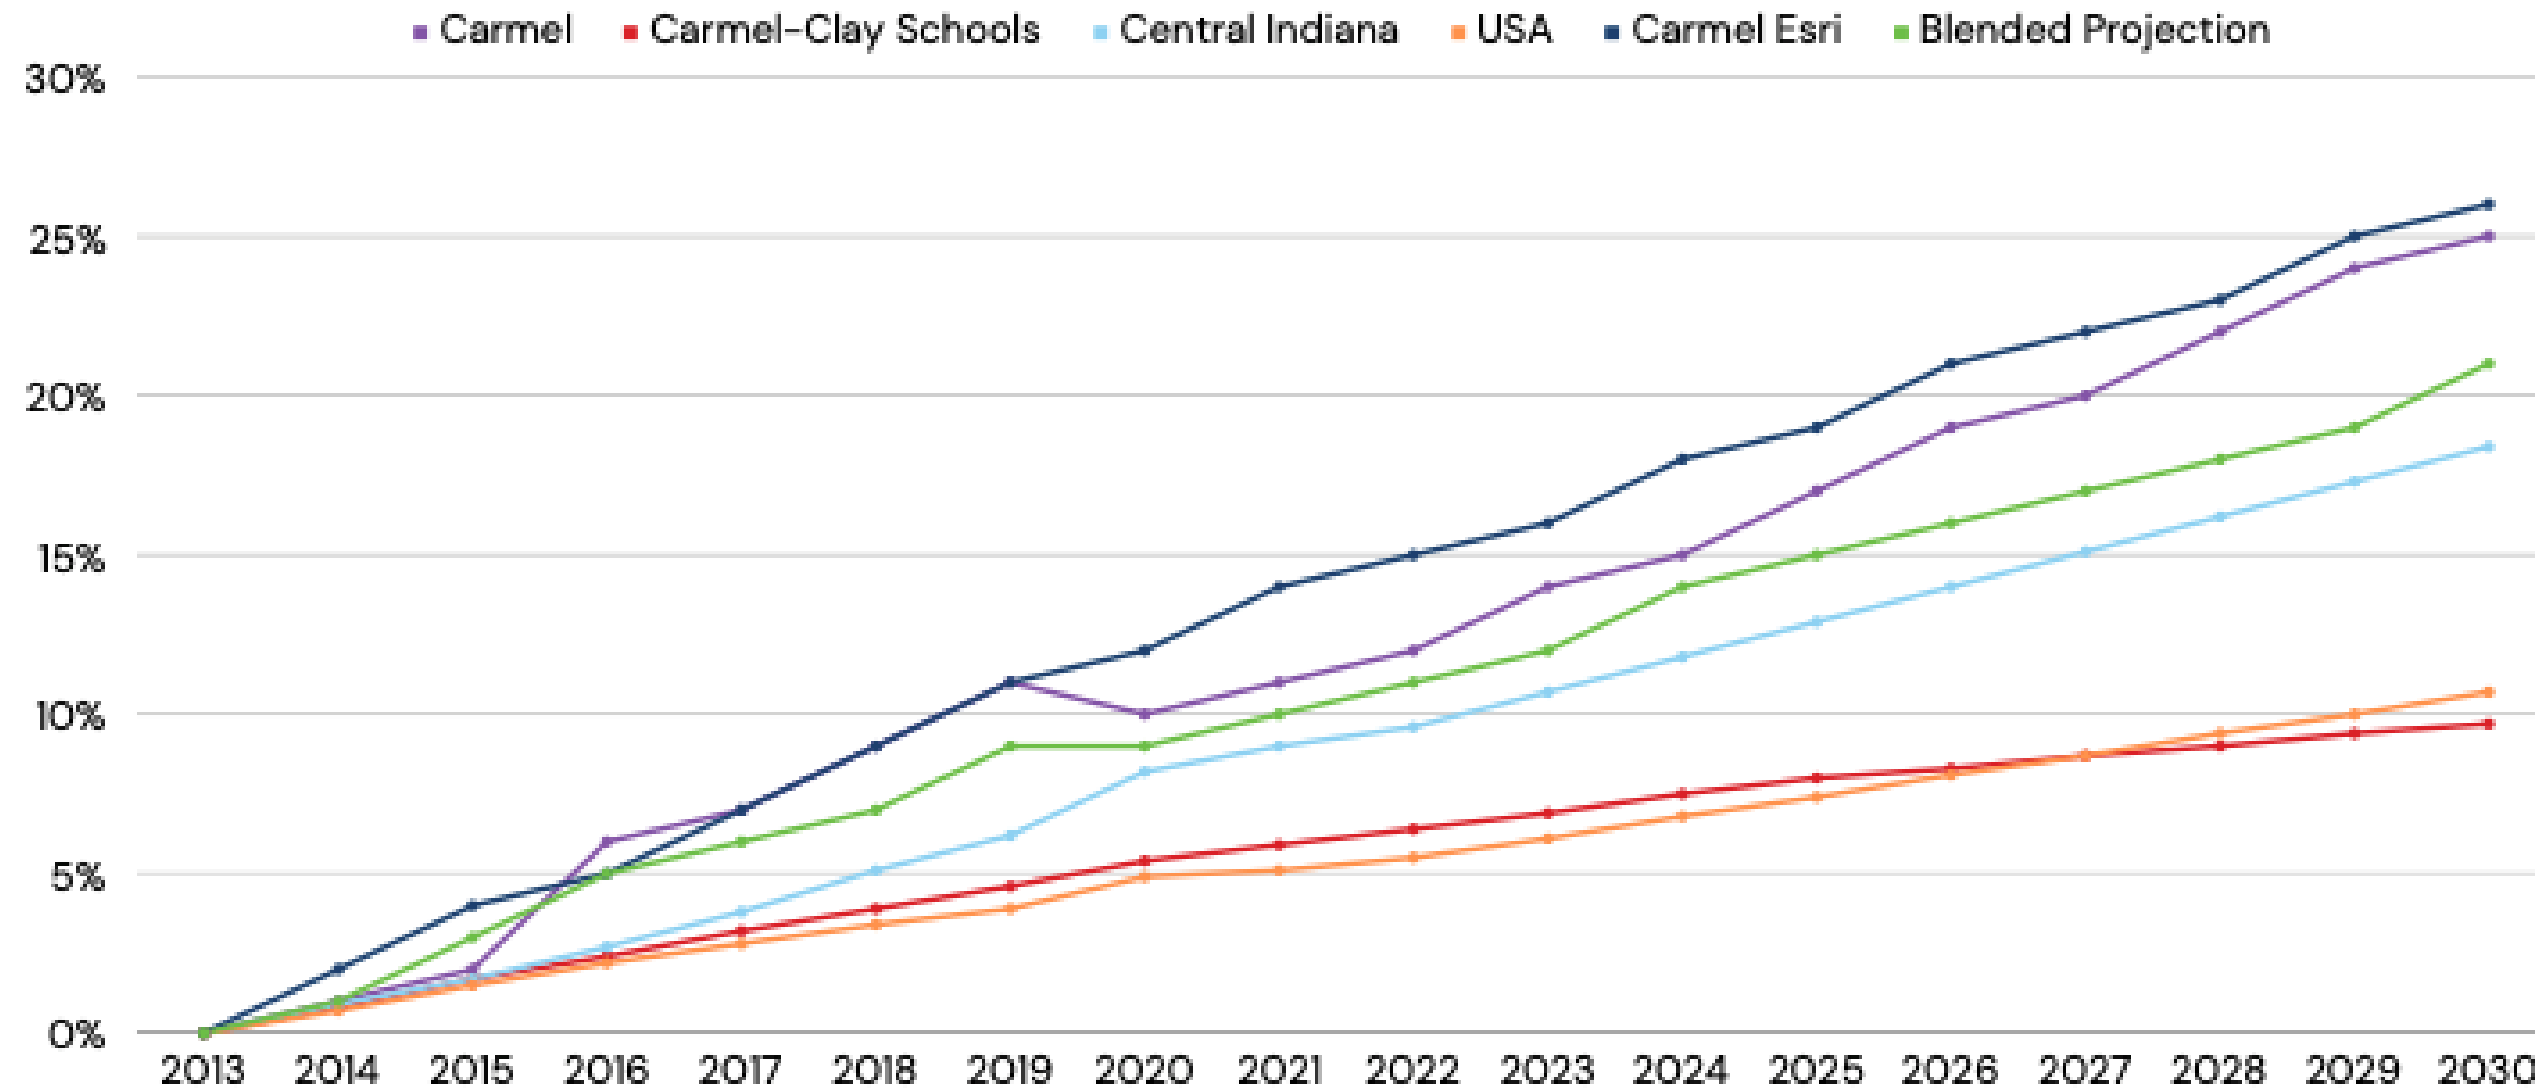

CARMEL POPULATION PROJECTIONS

MULTI SOURCE DATA COMPARISON

CARMEL POPULATION PERCENT GROWTH

Source: US Census Bureau Esri, and Carmel Clay School District

Description: This chart demonstrates the historic population of the City of Carmel, Hamilton County, Central Indiana, and the United States, and projects future growth based on the historic trends. For comparison purposes, the chart is displayed in percent growth. The population data included in this chart was sourced from the U.S. Census Bureau Annual Estimates of the Resident Population for places in Indiana, Esri, and Carmel-Clay Public School District.