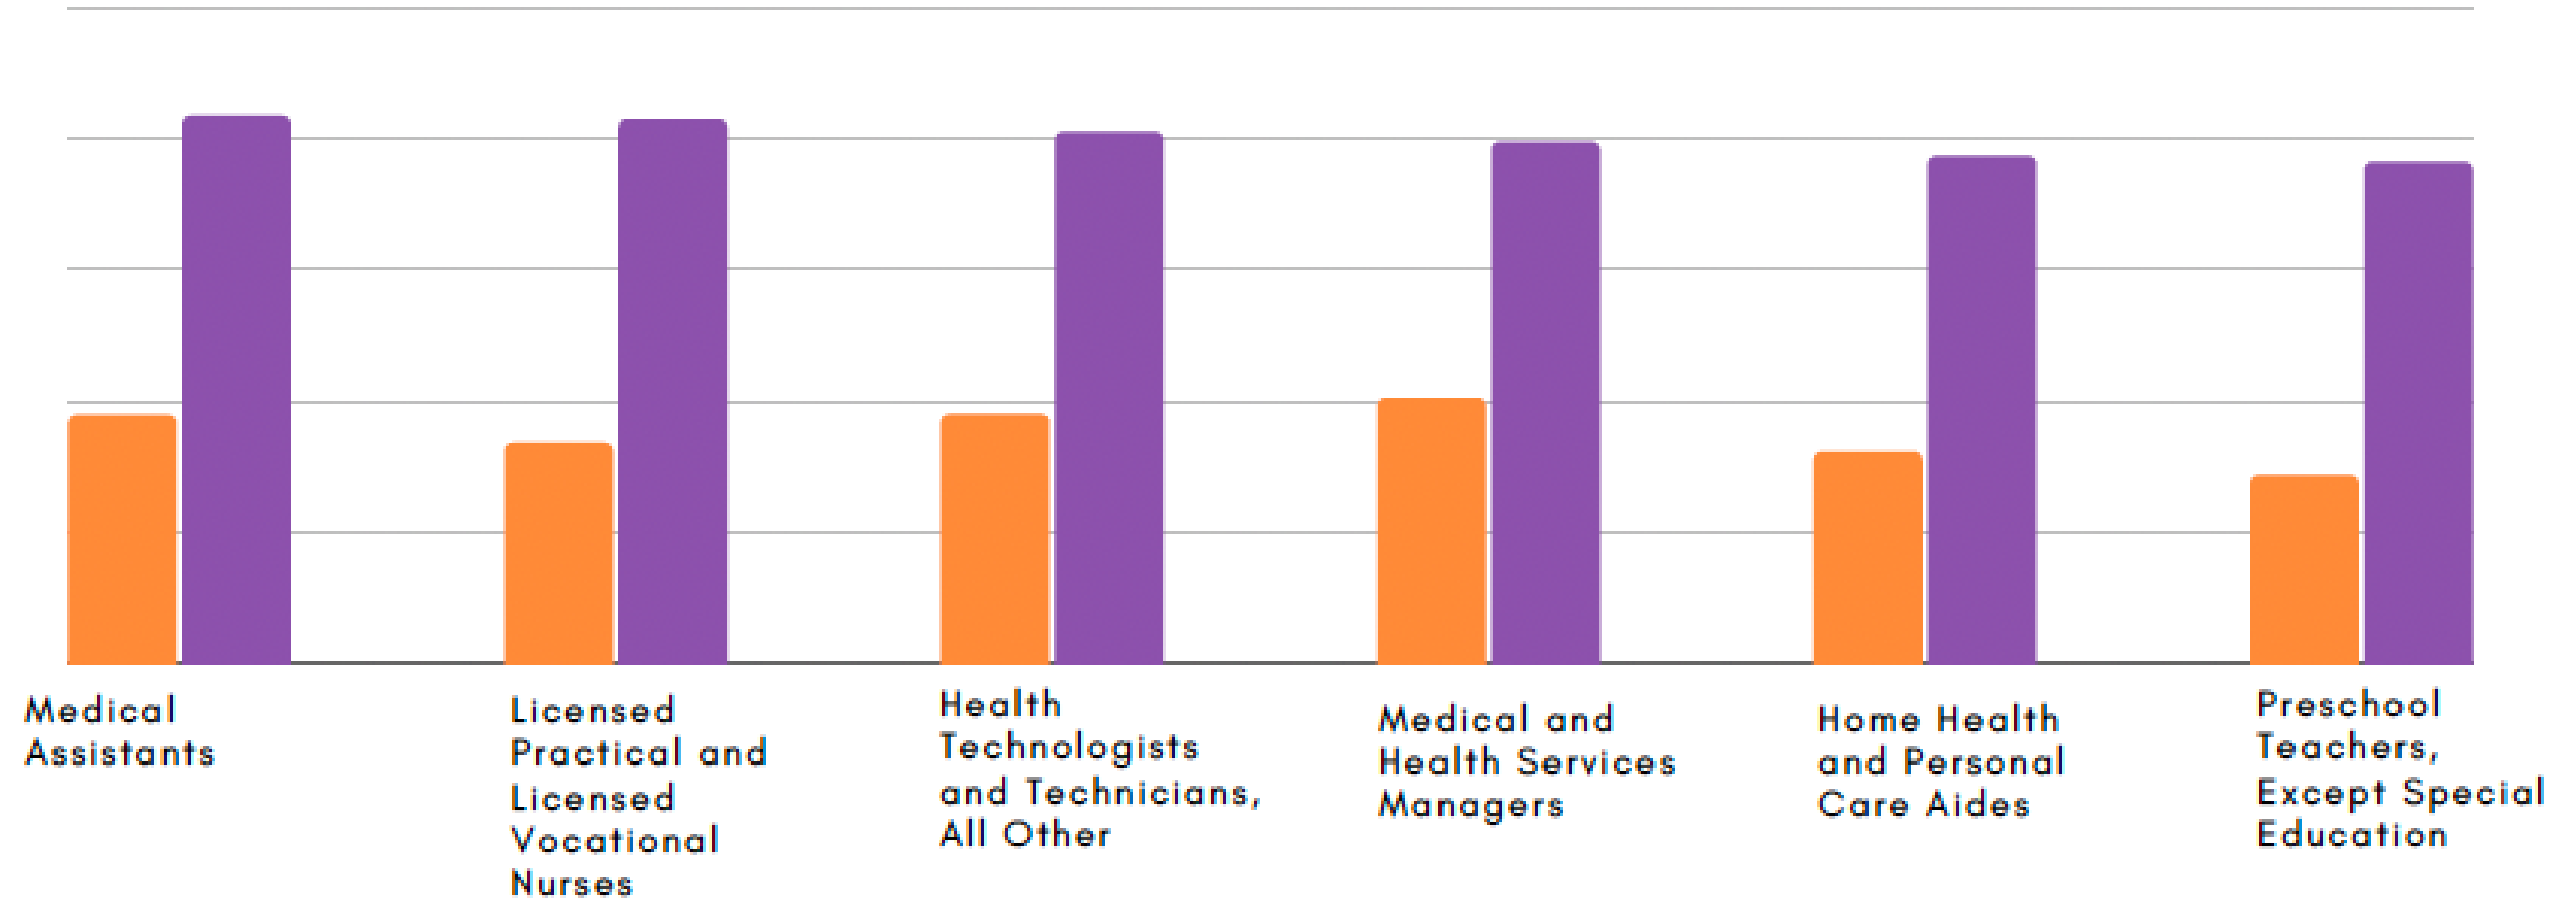

## CARMEL PROJECTED NET COMMUTERS BY OCCUPATION 2030

- Minimum number of workers who commute in or out of the region to satisfy the number of jobs held for a given occupation in the county
- By 2030, it is forecasted that there will be over 15,700 more jobs than employed residents in Hamilton County in occupations related to food preparation and serving, sales, personal care service, building maintenance, office administrative, and education.
- Hamilton County will need to import workers with the corresponding skills from other counties to fill these jobs.

## EMERGING JOB POSTINGS COMPARING 2017 - 2020 AND 2020 - 2023

■ Unique Postings from Jun 2017 - Jun 2020 ■ Unique Postings from Jun 2020 - Jun 2023